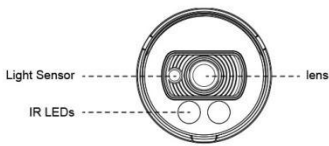

H.265 Vandal-proof Mini Bullet Network Camera

Structure Diagrams

Junction Box Version

Cable Out Version

Units: mm

Accessories Support

A01 Pole Mount

Weight: 720g
Dimensions: 170*51.5*152.6mm

A02 Internal Corner Bracket

Weight: 540g
Dimensions: 170*23.2*205.3mm

A03 External Corner Bracket

Weight: 900g
Dimensions: 170*152.6*76.3mm

Naming Convention

MS-C

2

2 - 2MP (5 - 5MP)