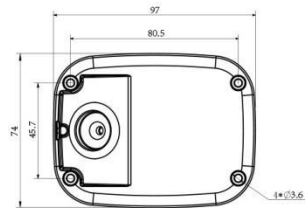

H.265 Vandal-proof Mini Bullet Network Camera

Structure Diagrams

Junction Box Version

Cable Out Version

Units: mm

Accessories Support

A01 Pole Mount

Weight: 720g
Dimensions: 170*51.5*152.6mm

A02 Internal Corner Bracket

Weight: 540g
Dimensions: 170*23.2*205.3mm

A03 External Corner Bracket

Weight: 900g
Dimensions: 170*152.6*76.3mm

Naming Convention

MS-C

2

2 - 2MP (5 - 5MP)