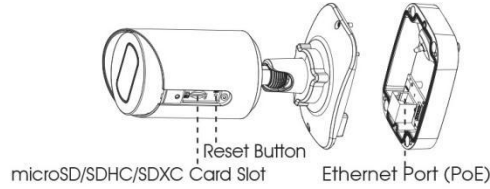

Structure Diagrams

Junction Box Version