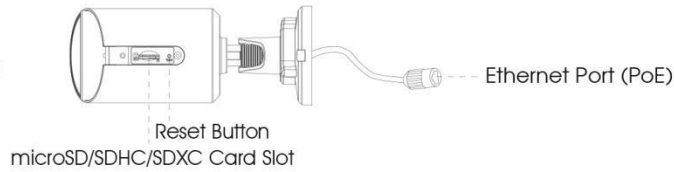

H.265 Vandal-proof Mini Bullet Network Camera

Structure Diagrams

Junction Box Version

Cable Out Version

Units: mm

Accessories Support

A01 Pole Mount

Weight: 720g
Dimensions: 170*51.5*152.6mm

A02 Internal Corner Bracket

Weight: 540g
Dimensions: 170*23.2*205.3mm

A03 External Corner Bracket

Weight: 900g
Dimensions: 170*152.6*76.3mm

Naming Convention

MS-C

2

2 - 2MP (5 - 5MP)