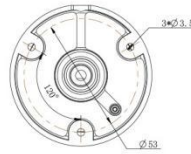

H.265 Vandal-proof Mini Bullet Network Camera

Structure Diagrams

Junction Box Version

Cable Out Version

Units: mm

Accessories Support

A01 Pole Mount

Weight: 720g
Dimensions: 170*51.5*152.6mm

A02 Internal Corner Bracket

Weight: 540g
Dimensions: 170*23.2*205.3mm

A03 External Corner Bracket

Weight: 900g
Dimensions: 170*152.6*76.3mm

Naming Convention

MS-C

2

2 - 2MP (5 - 5MP)