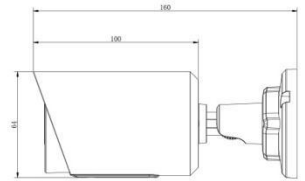

H.265 Vandal-proof Mini Bullet Network Camera

Structure Diagrams

Junction Box Version

Cable Out Version

Units: mm

Accessories Support

A01 Pole Mount

Weight: 720g
Dimensions: 170*51.5*152.6mm

A02 Internal Corner Bracket

Weight: 540g
Dimensions: 170*23.2*205.3mm

A03 External Corner Bracket

Weight: 900g
Dimensions: 170*152.6*76.3mm

Naming Convention

MS-C

2

2 - 2MP (5 - 5MP)