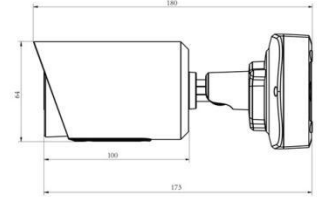

Structure Diagrams

Junction Box Version