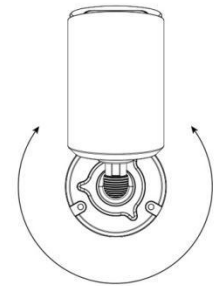

H.265 Vandal-proof Mini Bullet Network Camera

Structure Diagrams

Junction Box Version

Cable Out Version

Units: mm

Accessories Support

A01 Pole Mount

Weight: 720g
Dimensions: 170*51.5*152.6mm

A02 Internal Corner Bracket

Weight: 540g
Dimensions: 170*23.2*205.3mm

A03 External Corner Bracket

Weight: 900g
Dimensions: 170*152.6*76.3mm

Naming Convention

MS-C

2

2 - 2MP (5 - 5MP)