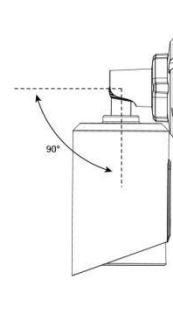

H.265 Vandal-proof Mini Bullet Network Camera

Structure Diagrams

Junction Box Version

Cable Out Version

Units: mm

Accessories Support

A01 Pole Mount

Weight: 720g
Dimensions: 170*51.5*152.6mm

A02 Internal Corner Bracket

Weight: 540g
Dimensions: 170*23.2*205.3mm

A03 External Corner Bracket

Weight: 900g
Dimensions: 170*152.6*76.3mm

Naming Convention

MS-C

2

2 - 2MP (5 - 5MP)