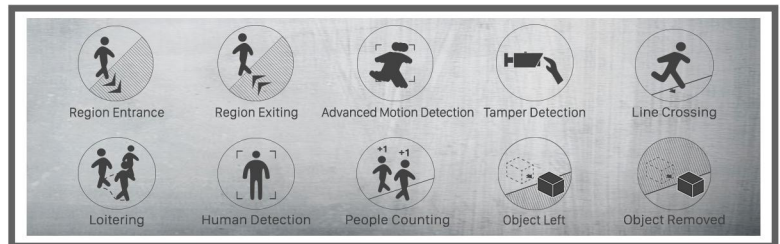

2/5 Megapixel H.265 Vandal-proof Mini Bullet Network Camera

IP67
IK10

MS-C2964-PB/MS-C5364-PB

DATASHEET

KEY FEATURES

- ▶ **Smart Stream** (Bandwidth, storage and bit rate save with Smart Stream ON, eg, H.265+ save 70%~80% bandwidth of H.264.)
- ▶ **Powerful IR LEDs** (Equipped with 3rd generation dot matrix IR LEDs, guaranteeing excellent image quality, long lifespan and energy efficiency.)
- ▶ **Advanced Functions** (Boasting to support various advanced functions such as HLC, Defog, ROI.)
- ▶ **256G** (Supporting ultra-large external microSD/SDHC/SDXC card storage up to 256G.)
- ▶ **Adjustable 3-Axis Bracket** (Providing a robust mounting platform for angle adjustments on a 3-axis plane.)

Video Content Analysis

Milesight VCA with 10 detection modes provides advanced, accurate smart video analysis for Milesight network cameras, enabling the comprehensive surveillance function and quicker response to different monitoring scenes.