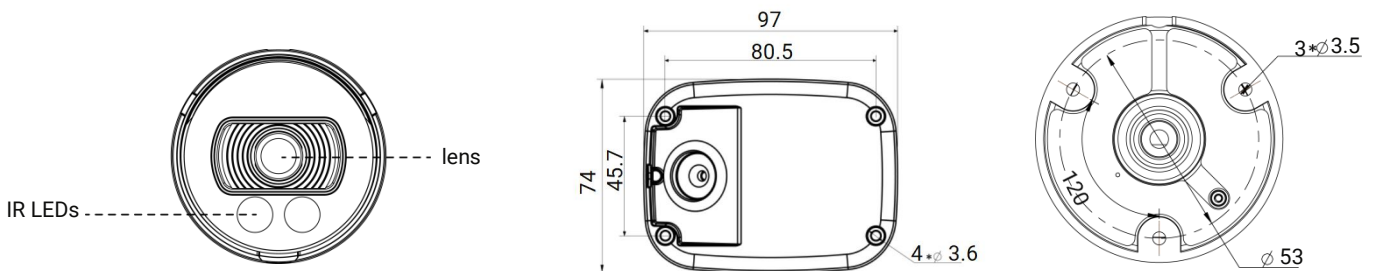

AI Vandal-proof Mini Bullet Network Camera

Intelligent Analytics	Video Analysis	Region Entrance, Region Exiting, Advanced Motion Detection, Line Crossing, Loitering, Object Left, Object Removed				
	People Counting & Report	Count the number of people entering or exiting				
Event	Basic Event	Motion Detection, Tamper Detection				
	Exception	Network Disconnection, IP Address Filtering, Record Failed, SD Card Full, SD Card Uninitialized, SD Card Error, No SD Card				
	Event Action	FTP Upload Record, SMTP Upload Record, SD Card Record, Snapshot, SIP Phone, HTTP Notification, etc.				
System	Storage	Support microSD/SDHC/SDXC Card Local Storage, up to 1TB				
	SIP/VoIP Support	Yes, Voice & Video-over-IP				
	System Compatibility	ONVIF Profile G & S & T & M, API				
General	Working Temperature	-40°C~60°C				
	Working Humidity	0~90%(Non-condensing)				
	Power Supply	PoE (802.3af)				
	Power Consumption	<table style="width: 100%; border: none;"> <tr> <td style="width: 50%; text-align: center;">3.5W MAX</td> <td style="width: 50%; text-align: center;">4.2W MAX</td> </tr> <tr> <td style="text-align: center;">5.4W MAX (With IR on)</td> <td style="text-align: center;">5.8W MAX (With IR on)</td> </tr> </table>	3.5W MAX	4.2W MAX	5.4W MAX (With IR on)	5.8W MAX (With IR on)
	3.5W MAX	4.2W MAX				
	5.4W MAX (With IR on)	5.8W MAX (With IR on)				
	Housing	Up to IP67-rated for Weather-resistant Performance / Vandal-proof IK10-rated Metal Housing				
	Weight	Approx. 610g (Junction Box Version) / Approx. 450g (Cable Out Version)				
Dimensions	97mmX74mmX180mm (Junction Box Version) / Φ64mmX160mm (Cable Out Version)					
Warranty	3 Years / 5 Years (Optional)					

Structure Diagrams

Junction Box Version

Cable Out Version

Units: mm

Accessories Support