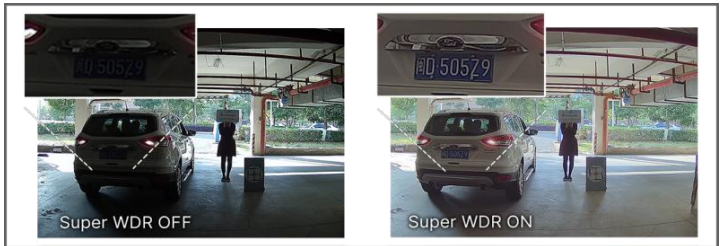

AI Vandal-proof Mini Bullet Network Camera

IP67

IK10

KEY FEATURES

- ▶ NDA A Compliance (The fully NDA A-compliant products are well suited for government, defense and a range of projects subject to the NDA A.)
- ▶ Powerful IR LEDs (Equipped with 3rd generation dot matrix IR LEDs, guaranteeing excellent image quality, long lifespan and energy efficiency.)
- ▶ Advanced Functions (Boasting to support various advanced functions such as HLC, Defog, ROI.)
- ▶ 1TB (Supporting ultra-large external microSD/SDHC/SDXC card storage up to 1TB.)
- ▶ 0.005Lux Starlight (Deliver high detailed color images even in low light environment reaching 0.005Lux.)
- ▶ Smart Stream (Bandwidth, storage and bit rate are saved with Smart Stream On, eg, H.265+ saves 70%~80% bandwidth that of H.264.)

AI Video Analytics

The AI Camera Series can intelligently filter objects to focus on human and vehicle detection in multiple events such as Region Entrance, Region Exiting, Loitering, Advanced Motion Detection, etc.

4K Video Viewing Experience

The camera performs well in catching detailed image with 4K HD resolution regardless of the moving speed.

IP67&IK10

Supporting IP67-rated weather proofing and IK10-rated vandal proof which are the leading level of the industry, the camera is well protected against adverse impact to ensure the performance.