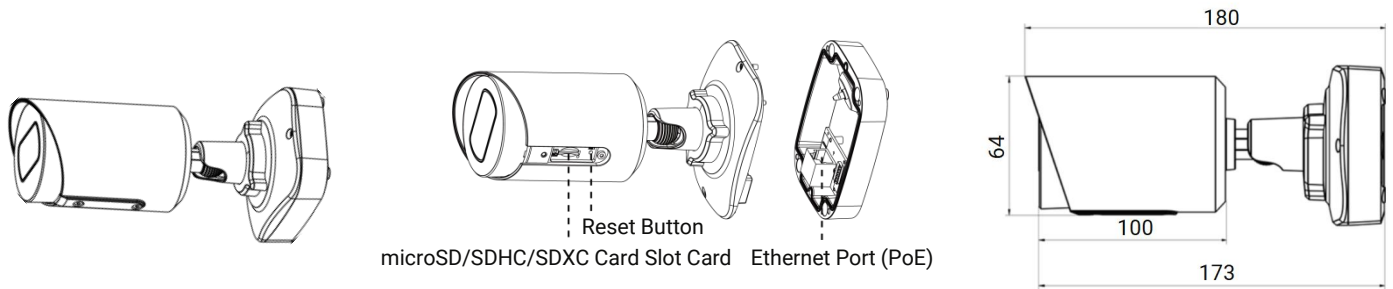

AI Vandal-proof Mini Bullet Network Camera

Intelligent Analytics	Video Analysis	Region Entrance, Region Exiting, Advanced Motion Detection, Line Crossing, Loitering, Object Left, Object Removed				
	People Counting & Report	Count the number of people entering or exiting				
Event	Basic Event	Motion Detection, Tamper Detection				
	Exception	Network Disconnection, IP Address Filtering, Record Failed, SD Card Full, SD Card Uninitialized, SD Card Error, No SD Card				
	Event Action	FTP Upload Record, SMTP Upload Record, SD Card Record, Snapshot, SIP Phone, HTTP Notification, etc.				
System	Storage	Support microSD/SDHC/SDXC Card Local Storage, up to 1TB				
	SIP/VoIP Support	Yes, Voice & Video-over-IP				
	System Compatibility	ONVIF Profile G & S & T & M, API				
General	Working Temperature	-40°C~60°C				
	Working Humidity	0~90%(Non-condensing)				
	Power Supply	PoE (802.3af)				
	Power Consumption	<table style="width: 100%; border: none;"> <tr> <td style="width: 50%; text-align: center;">3.5W MAX</td> <td style="width: 50%; text-align: center;">4.2W MAX</td> </tr> <tr> <td style="text-align: center;">5.4W MAX (With IR on)</td> <td style="text-align: center;">5.8W MAX (With IR on)</td> </tr> </table>	3.5W MAX	4.2W MAX	5.4W MAX (With IR on)	5.8W MAX (With IR on)
	3.5W MAX	4.2W MAX				
	5.4W MAX (With IR on)	5.8W MAX (With IR on)				
	Housing	Up to IP67-rated for Weather-resistant Performance / Vandal-proof IK10-rated Metal Housing				
	Weight	Approx. 610g (Junction Box Version) / Approx. 450g (Cable Out Version)				
Dimensions	97mmX74mmX180mm (Junction Box Version) / Φ64mmX160mm (Cable Out Version)					
Warranty	3 Years / 5 Years (Optional)					

Structure Diagrams

Junction Box Version

Cable Out Version

Units: mm

Accessories Support