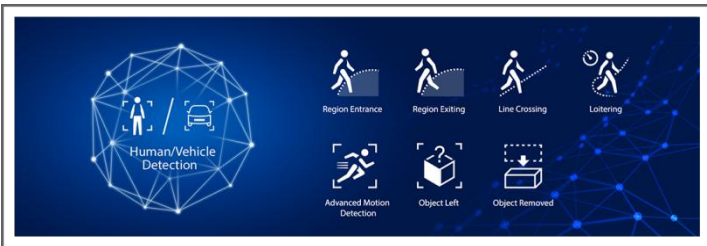

AI Vandal-proof Mini Bullet Network Camera

IP67

IK10

KEY FEATURES

- ▶ NDA A Compliance (The fully NDA A-compliant products are well suited for government, defense and a range of projects subject to the NDA A.)
- ▶ Powerful IR LEDs (Equipped with 3rd generation dot matrix IR LEDs, guaranteeing excellent image quality, long lifespan and energy efficiency.)
- ▶ Advanced Functions (Boasting to support various advanced functions such as HLC, Defog, ROI.)
- ▶ 1TB (Supporting ultra-large external microSD/SDHC/SDXC card storage up to 1TB.)
- ▶ 0.005Lux Starlight (Deliver high detailed color images even in low light environment reaching 0.005Lux.)
- ▶ Smart Stream (Bandwidth, storage and bit rate are saved with Smart Stream On, eg, H.265+ saves 70%~80% bandwidth that of H.264.)

AI Video Analytics

The AI Camera Series can intelligently filter objects to focus on human and vehicle detection in multiple events such as Region Entrance, Region Exiting, Loitering, Advanced Motion Detection, etc.

4K Video Viewing Experience

The camera performs well in catching detailed image with 4K HD resolution regardless of the moving speed.

IP67&IK10

Supporting IP67-rated weather proofing and IK10-rated vandal proof which are the leading level of the industry, the camera is well protected against adverse impact to ensure the performance.