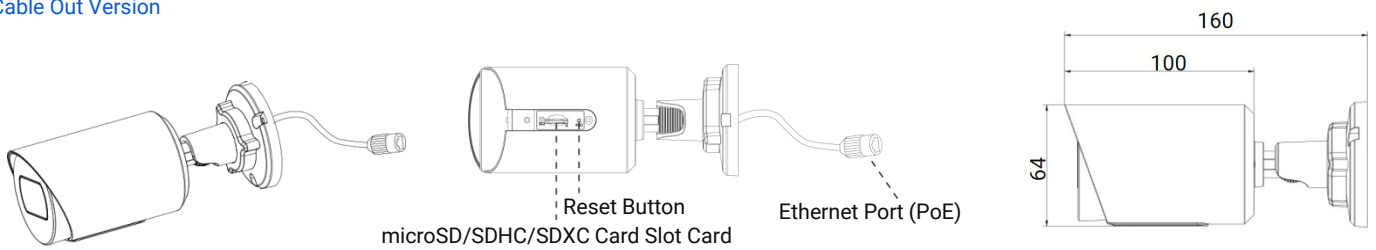

AI Vandal-proof Mini Bullet Network Camera

Intelligent Analytics	Video Analysis	Region Entrance, Region Exiting, Advanced Motion Detection, Line Crossing, Loitering, Object Left, Object Removed				
	People Counting & Report	Count the number of people entering or exiting				
Event	Basic Event	Motion Detection, Tamper Detection				
	Exception	Network Disconnection, IP Address Filtering, Record Failed, SD Card Full, SD Card Uninitialized, SD Card Error, No SD Card				
	Event Action	FTP Upload Record, SMTP Upload Record, SD Card Record, Snapshot, SIP Phone, HTTP Notification, etc.				
System	Storage	Support microSD/SDHC/SDXC Card Local Storage, up to 1TB				
	SIP/VoIP Support	Yes, Voice & Video-over-IP				
	System Compatibility	ONVIF Profile G & S & T & M, API				
General	Working Temperature	-40°C~60°C				
	Working Humidity	0~90%(Non-condensing)				
	Power Supply	PoE (802.3af)				
	Power Consumption	<table style="width: 100%; border: none;"> <tr> <td style="width: 50%; text-align: center;">3.5W MAX</td> <td style="width: 50%; text-align: center;">4.2W MAX</td> </tr> <tr> <td style="text-align: center;">5.4W MAX (With IR on)</td> <td style="text-align: center;">5.8W MAX (With IR on)</td> </tr> </table>	3.5W MAX	4.2W MAX	5.4W MAX (With IR on)	5.8W MAX (With IR on)
	3.5W MAX	4.2W MAX				
	5.4W MAX (With IR on)	5.8W MAX (With IR on)				
	Housing	Up to IP67-rated for Weather-resistant Performance / Vandal-proof IK10-rated Metal Housing				
	Weight	Approx. 610g (Junction Box Version) / Approx. 450g (Cable Out Version)				
Dimensions	97mmX74mmX180mm (Junction Box Version) / Φ64mmX160mm (Cable Out Version)					
Warranty	3 Years / 5 Years (Optional)					

Structure Diagrams

Junction Box Version

Cable Out Version

Units: mm

Accessories Support